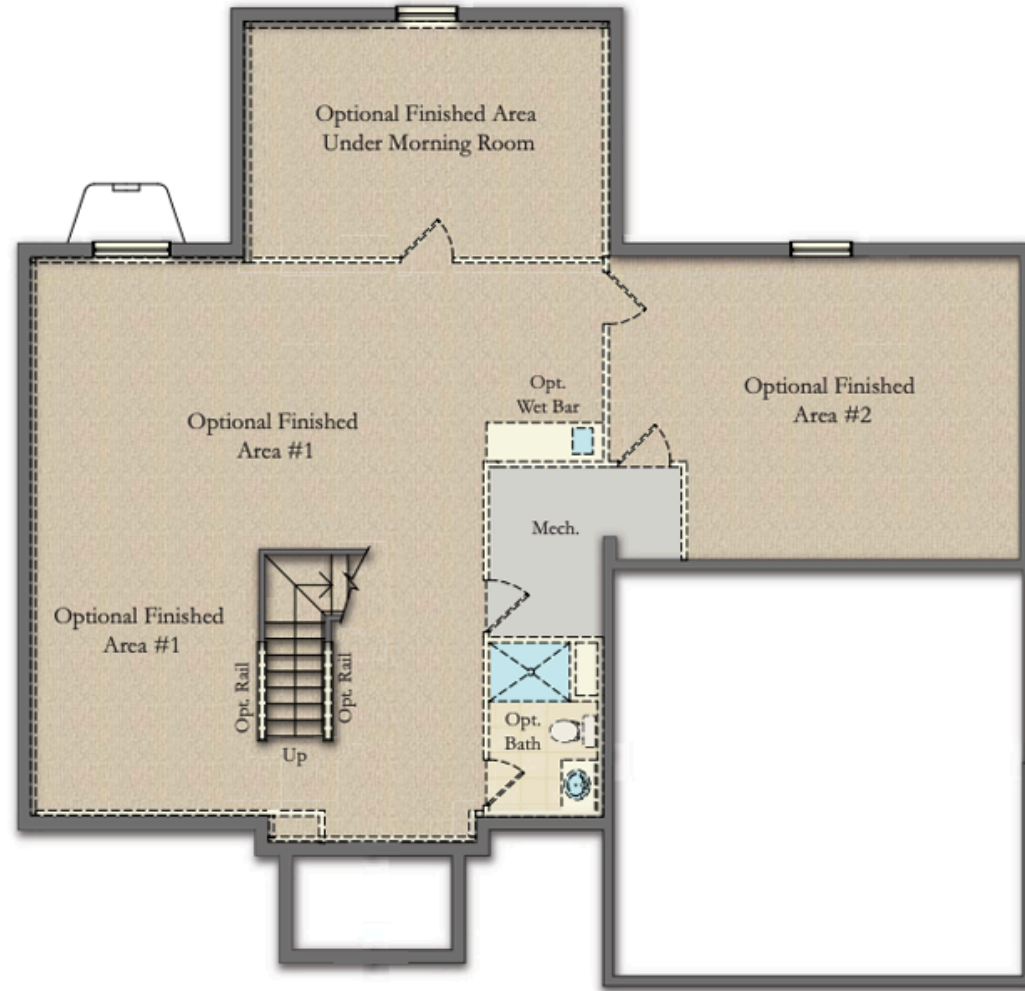

OXFORD

OPT. BASEMENT FLOOR

**RYLEA
HOMES**

Proudly Building the American Home One Family at a Time