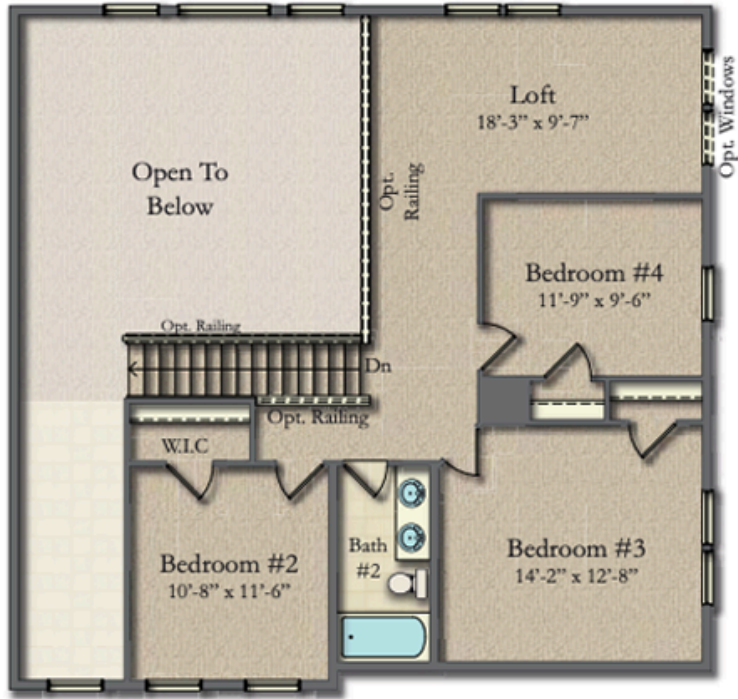

ELEVATION 8

**RYLEA
HOMES**

Proudly Building the American Home One Family at a Time

GEORGETOWN

Approximate Sq.Ft. 2,784 to 5,348
 4 to 5 Bedrooms, 2.5 to 4.5 Baths
 2-3 Car Garage

FIRST FLOOR

**RYLEA
HOMES**

Proudly Building the American Home One Family at a Time

GEORGETOWN

Opt. 2nd Floor w/ Laundry

Opt. Bedroom #5 w/3rd Bath

SECOND FLOOR

**RYLEA
HOMES**

Proudly Building the American Home One Family at a Time

GEORGETOWN