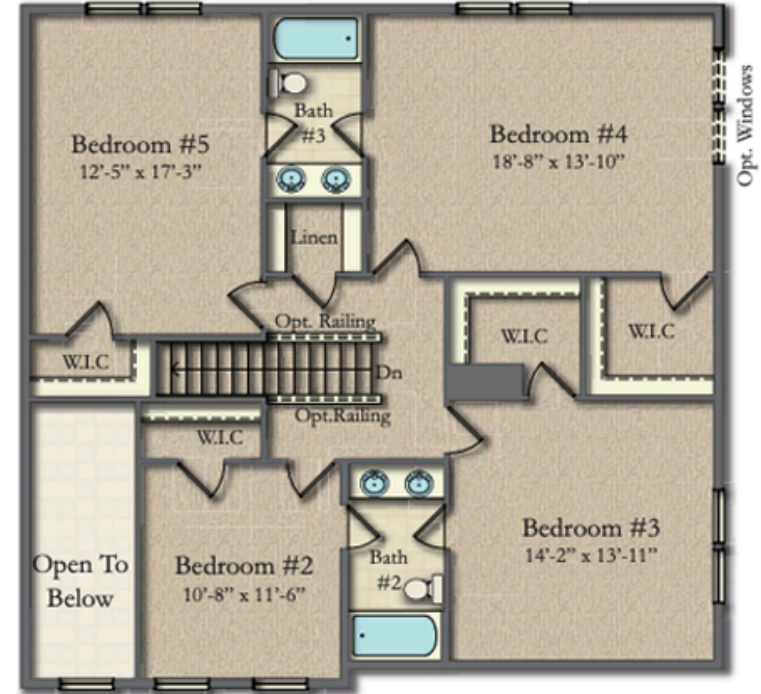

ELEVATION 8

**RYLEA
HOMES**

Proudly Building the American Home One Family at a Time

GEORGETOWN

Approximate Sq.Ft. 2,784 to 5,348
 4 to 5 Bedrooms, 2.5 to 4.5 Baths
 2-3 Car Garage

FIRST FLOOR

**RYLEA
HOMES**

Proudly Building the American Home One Family at a Time

GEORGETOWN

Opt. 2nd Floor w/ Laundry

Opt. Bedroom #5 w/3rd Bath

SECOND FLOOR

**RYLEA
HOMES**

Proudly Building the American Home One Family at a Time

GEORGETOWN