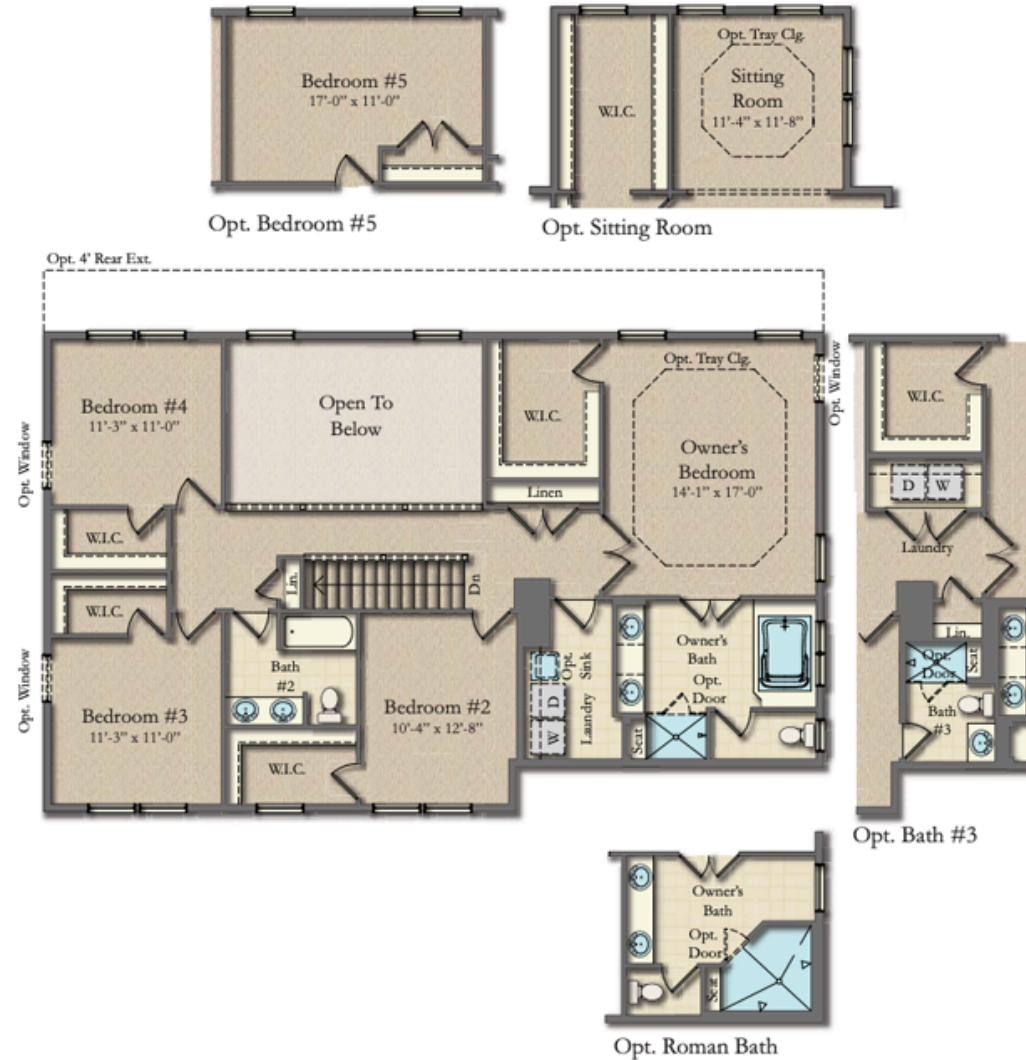

CHESTERTOWN

**RYLEA
HOMES**

Proudly Building the American Home One Family at a Time

CHESTERTOWN

ELEVATION 1

ELEVATION 3

ELEVATION 7

ELEVATION 8

ELEVATION 9

ELEVATION 11

**RYLEA
HOMES**

Proudly Building the American Home One Family at a Time

CHESTERTOWN

Approximate Sq.Ft. 2,728 to 5,096
 4-5 Bedrooms, 2.5 - 4.5 Baths
 2-3 Car garage

FIRST FLOOR

**RYLEA
HOMES**

Proudly Building the American Home One Family at a Time

CHESTERTOWN

SECOND FLOOR

**RYLEA
HOMES**

Proudly Building the American Home One Family at a Time

CHESTERTOWN

ALT. SECOND FLOOR

RYLEA HOMES