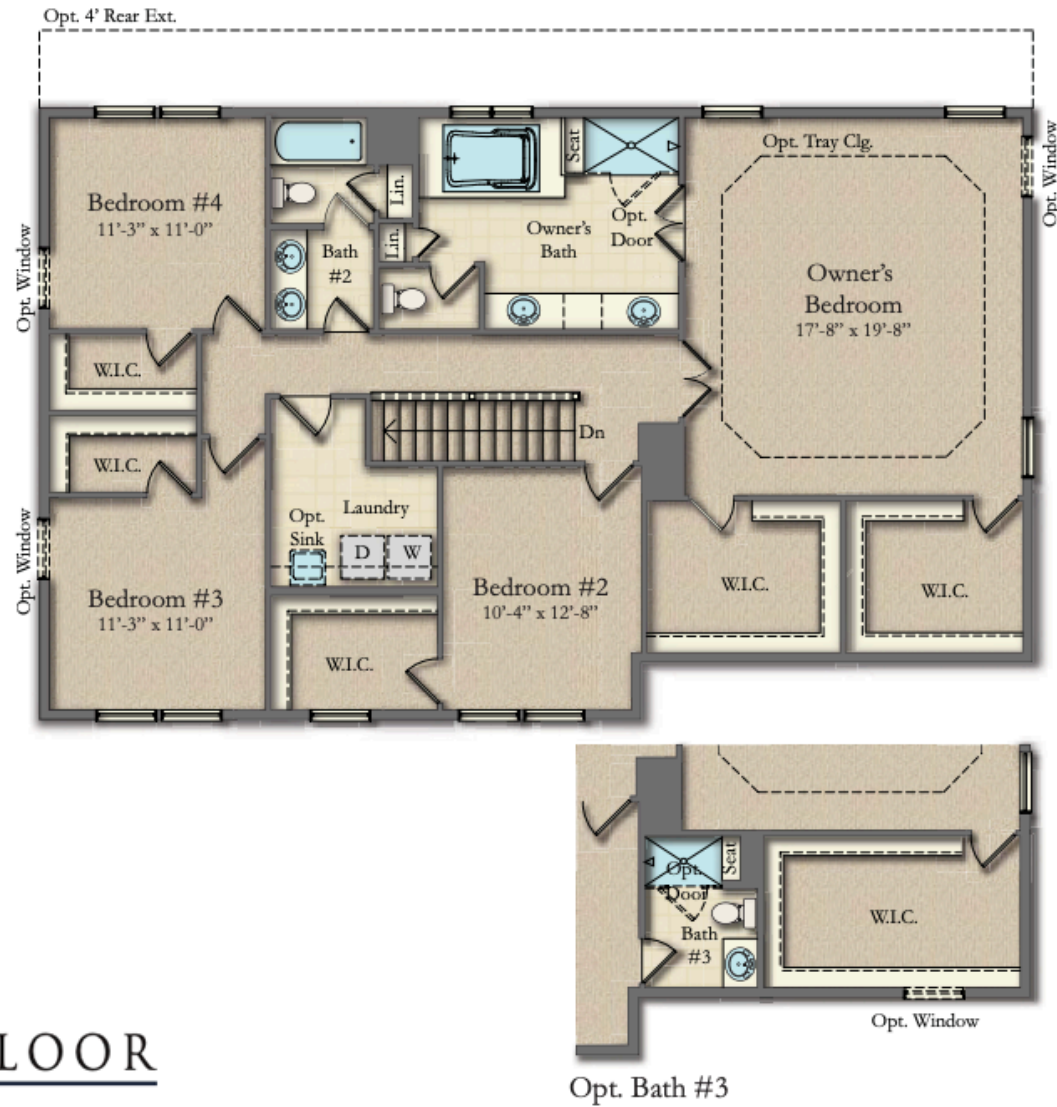

ELEVATION 9

ELEVATION 11

**RYLEA
HOMES**

Proudly Building the American Home One Family at a Time

CHESTERTOWN

Approximate Sq.Ft. 2,728 to 5,096
 4-5 Bedrooms, 2.5 - 4.5 Baths
 2-3 Car garage

FIRST FLOOR

**RYLEA
HOMES**

Proudly Building the American Home One Family at a Time

CHESTERTOWN

SECOND FLOOR

**RYLEA
HOMES**

Proudly Building the American Home One Family at a Time

CHESTERTOWN

ALT. SECOND FLOOR

RYLEA HOMES

Proudly Building the American Home One Family at a Time

CHESTERTOWN

BASEMENT FLOOR

**RYLEA
HOMES**

Proudly Building the American Home One Family at a Time