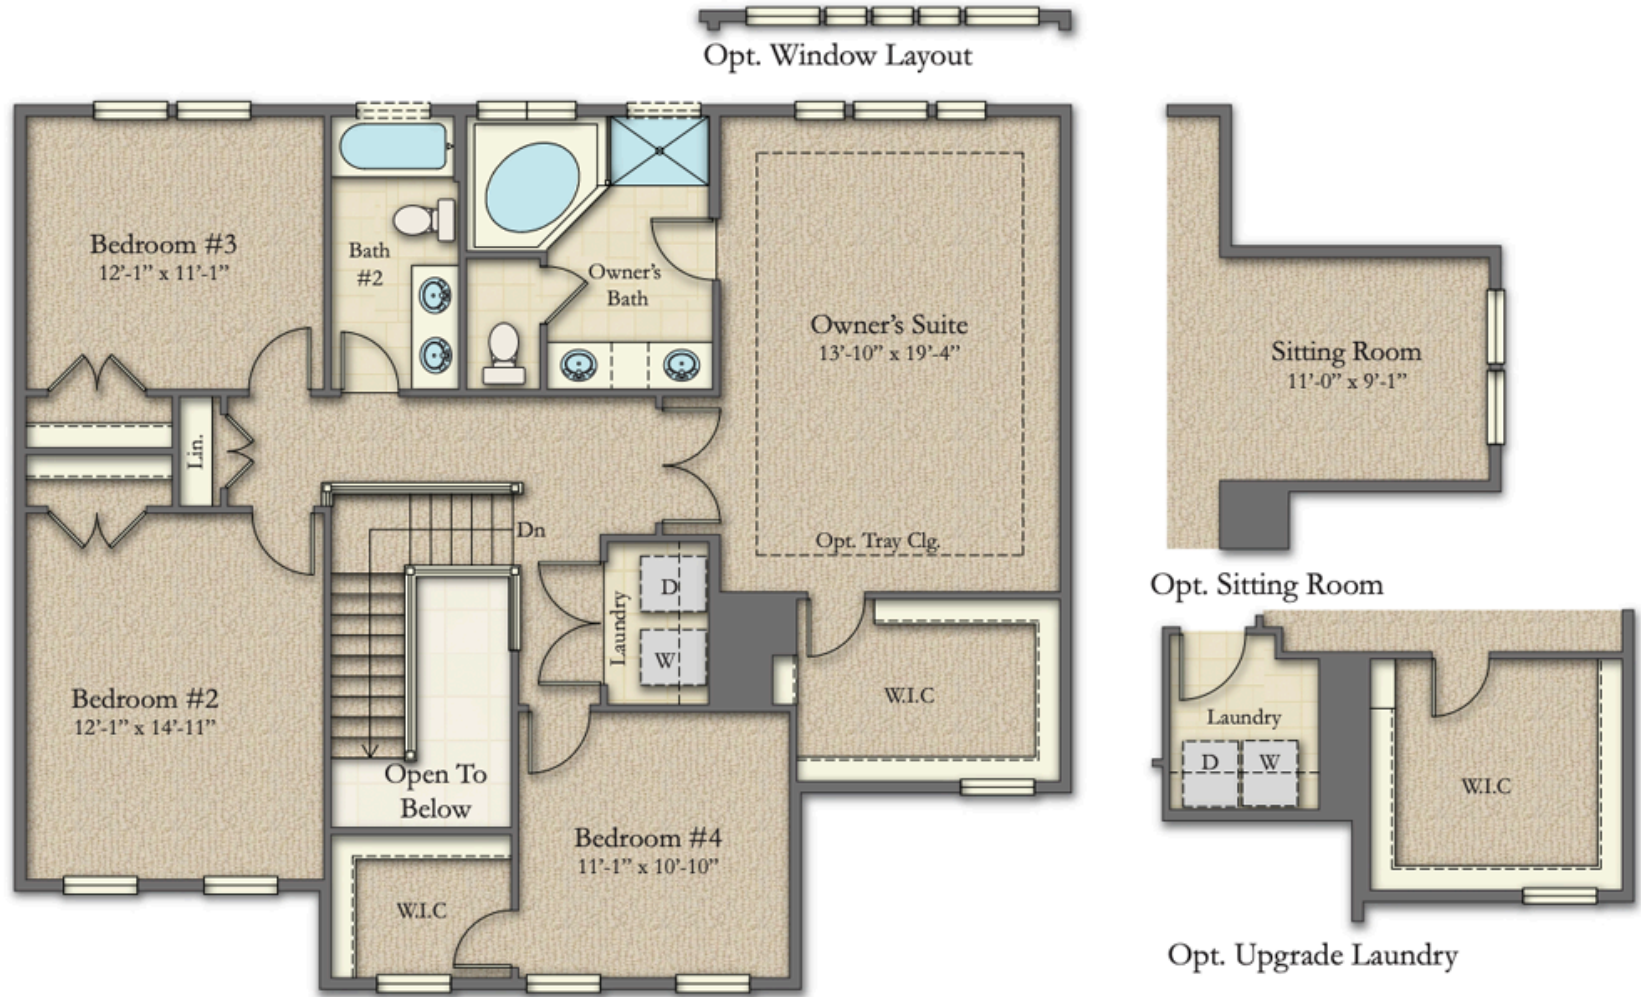

# CAMDEN

Approximate Sq.Ft. 2,860 to 3,470  
4 Bedrooms, 2.5 Baths  
2 To 3 Car Garage

FIRST FLOOR

# CAMDEN

SECOND FLOOR